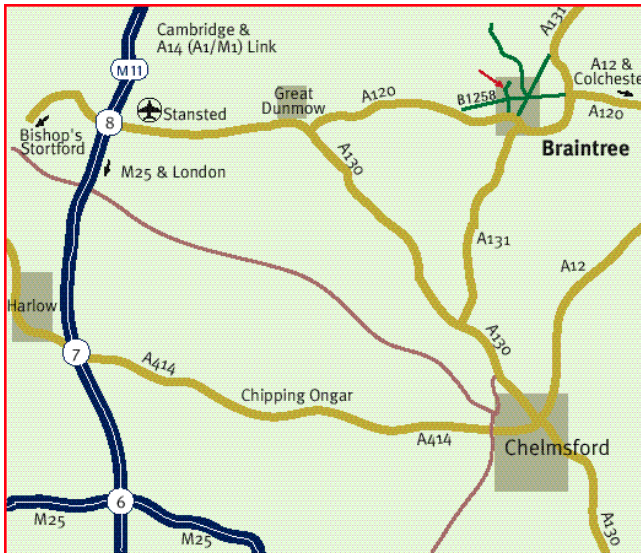

R F I S H I E L D I N G L T D

L O C A T I O N F I N D E R

BY ROAD from London.

Take the M11 from London and follow signs to Stansted Airport. Exit the M11 at Junction 8 and join the A120 eastbound sign posted Colchester, towards Dunmow. Follow the A120 past Dunmow and on towards Braintree. After 9 miles you come to a mini roundabout; here take the second exit (straight over) onto the Braintree by-pass. At the next roundabout take the first exit into Podsbrook Road. When you reach the next roundabout take the second exit (straight over) into Springwood Drive. Proceed along Springwood Drive and take the fourth road on the right sign posted Warner Drive. RFI Shielding is at the bottom of the road on the left.

BY RAIL from London

Braintree Station is just 5 minutes by Taxi from RFI Shielding. Regular trains connect Braintree with London Liverpool Street. The journey time from London is approximately 45 minutes.

BY AIR

Stansted International Airport is situated by Junction 8 of the M11. There is a regular bus service from Stansted Airport to Braintree. If travelling by car see directions above.

RFI Shielding Limited